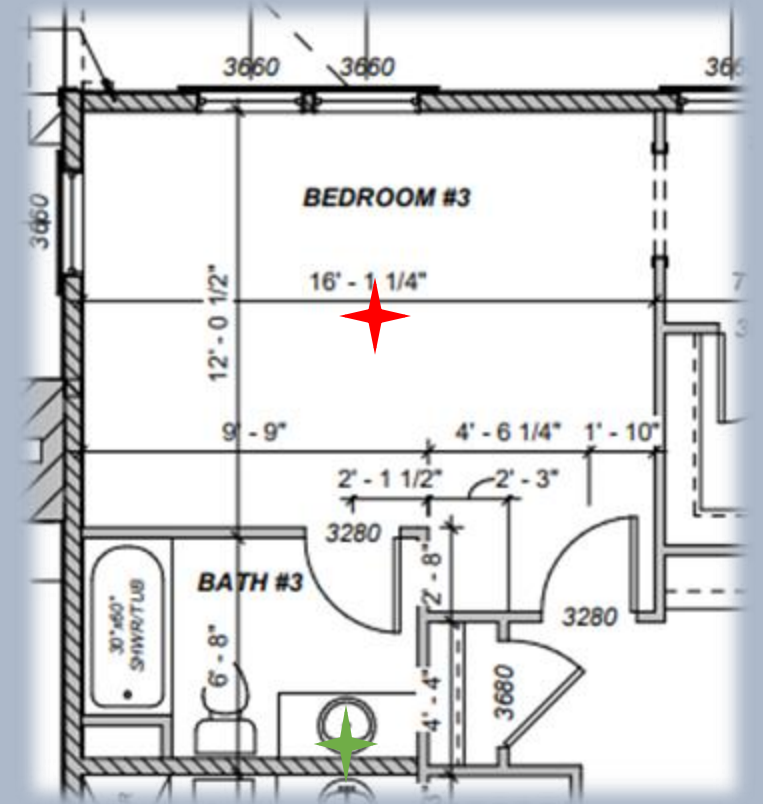

1241 Pike's Bluff Drive Bedroom & Bathroom #3