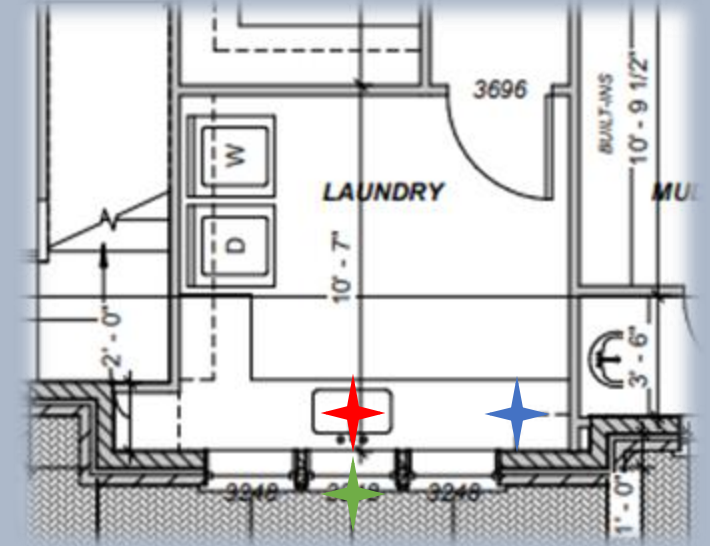

1241 Pike's Bluff Drive Foyer & Stairwell

★ Troy Lighting Morgan
8-Light Chandelier in
Deep Bronze Finish

★ Ravenwood 2-Light Wall Sconce in
Black Iron Finish

1241 Pike's Bluff Drive Laundry Room

Moen Weymouth Pulldown
Faucet in Chrome Finish
Stainless Steel Undermount
Sink