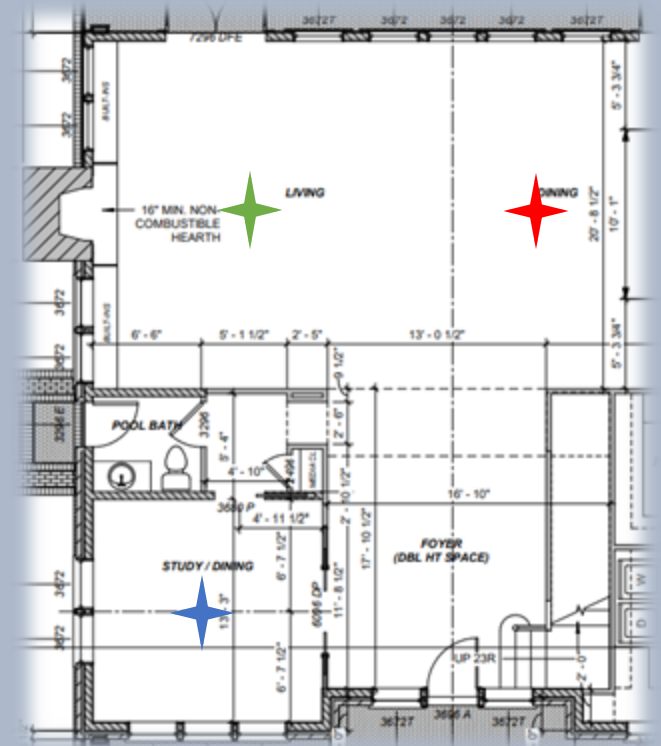

1241 Pike's Bluff Drive Living Room, Dining Room, & Study

★ Clint 8-Light Chandelier
in Black Iron Finish

★ Monte Carlo Maverick 70" Ceiling
Fan in Matte Black Finish