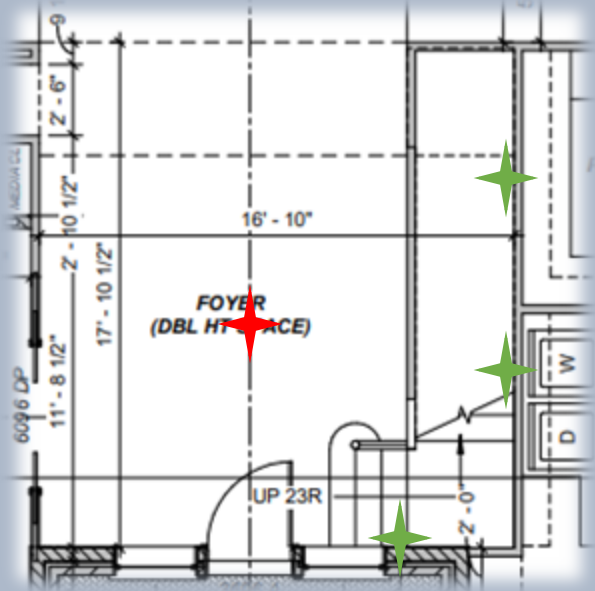

★ Ravenwood 2-Light Wall Sconce in
Black Iron Finish