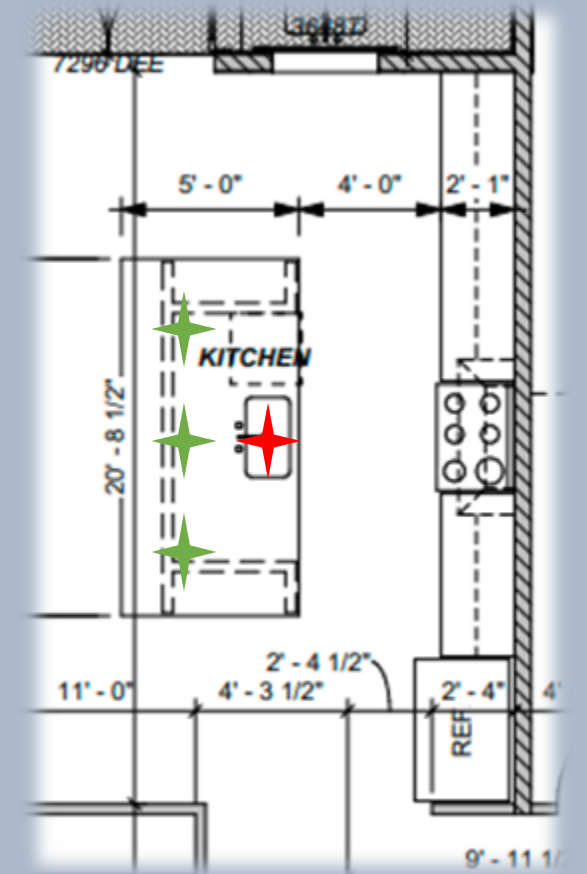

1241 Pike's Bluff Drive Kitchen

- ★ Moen Waterhill Two Handle Kitchen Faucet with Side Sprayer
- Elkay Quartz Luxe Single Bowl Kitchen Sink in Caviar Finish
- Black Air Switch & Insinkerator Garbage Disposal

- ★ Savoy House Lilly 2-Light Pendant in Matte Black Finish