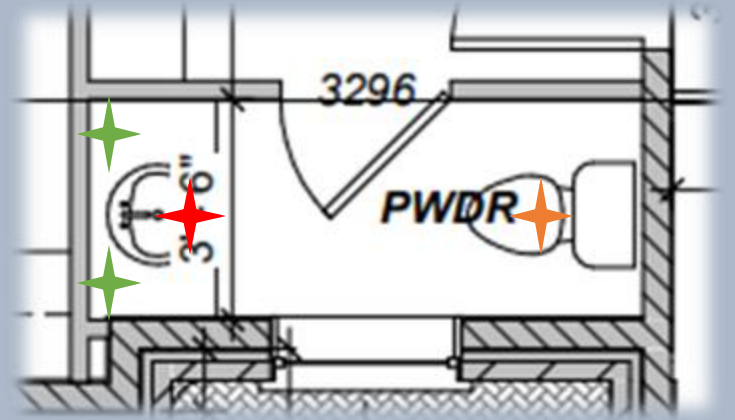

★ Clint 1-Light Wall Sconces in
Black Iron Finish