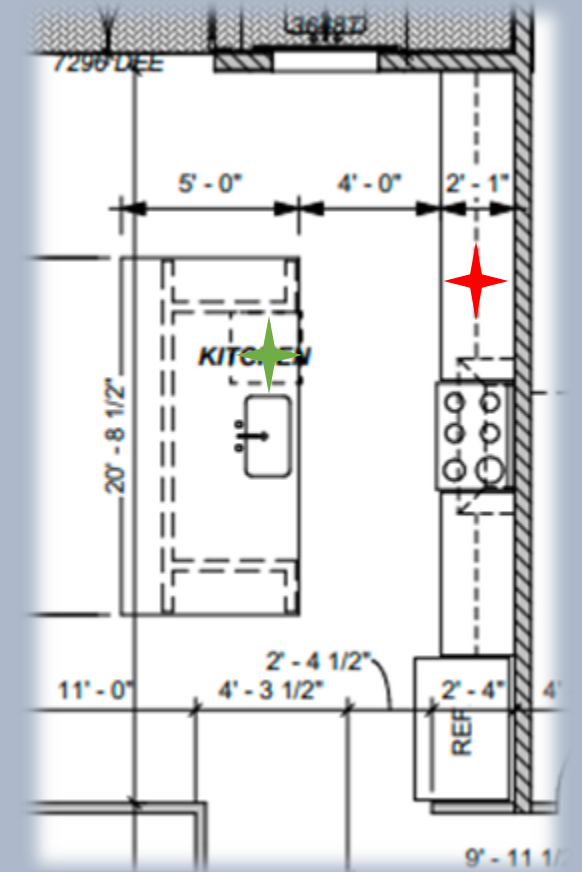

★ Vent-A-Hood Wall Hood
Liner w/ 900 CFM Blower
BH346PSLD-SS

1241 Pike's Bluff Drive Kitchen Appliances

★ Sharp 24" Stainless Steel
Microwave Drawer Oven
SMD2470ASY

★ Thermador 24" 48 dBA
Dishwasher Panel-Ready
DWHD650WPR