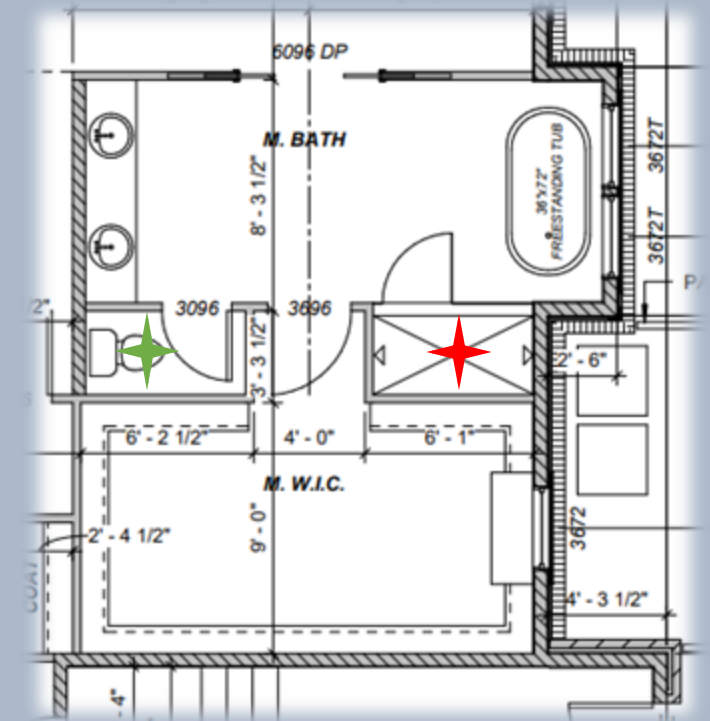

1241 Pike's Bluff Drive Master Bathroom

FLANAGAN
DEVELOPMENT

★ Two Brizo Baliza Thermostatic Shower Trim in Polished Nickel Finish
Brizo Baliza Handshower on Slide-Bar with Diverter Valve in Polished Nickel Finish

★ American Standard Heritage Vormax White