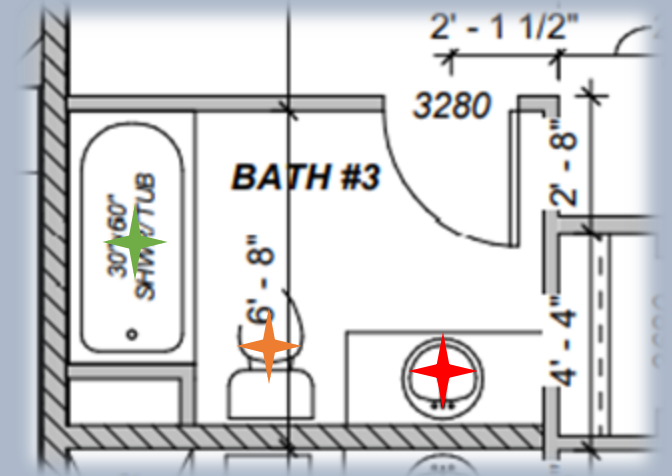

★ American Standard Heritage Vormax
White