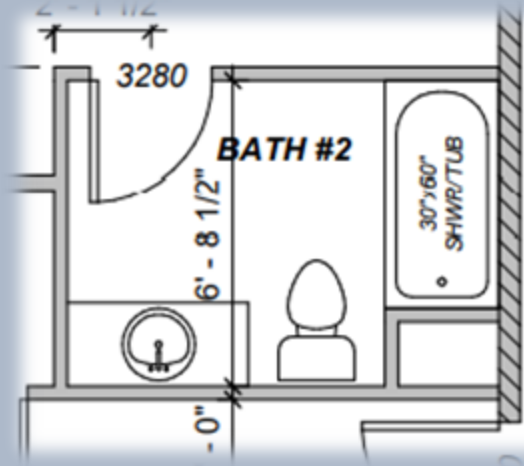

1241 Pike's Bluff Drive Bathroom #2

Atlas Warm Gray 11" x 22"
Staggered Joint on Bathroom
Floor