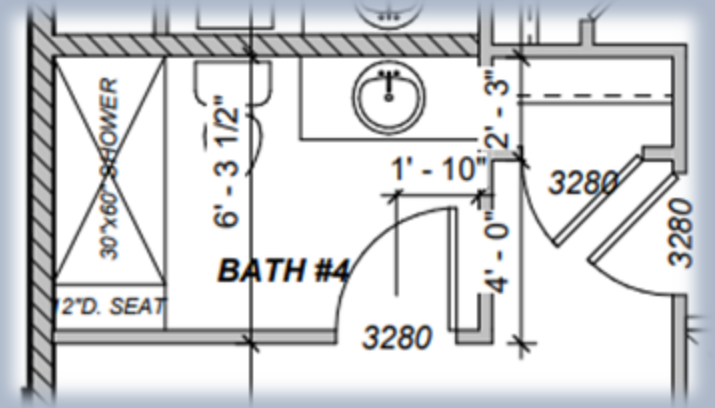

★ Delta Cassidy Shower Trim in
Chrome Finish

★ American Standard Heritage Vormax
White

1241 Pike's Bluff Drive Bathroom #4

Sublime Matte 12" x 24"
Herringbone Pattern on Bathroom Floor

Bianco Gioia Hex Honed
Shower Floor Mosaic