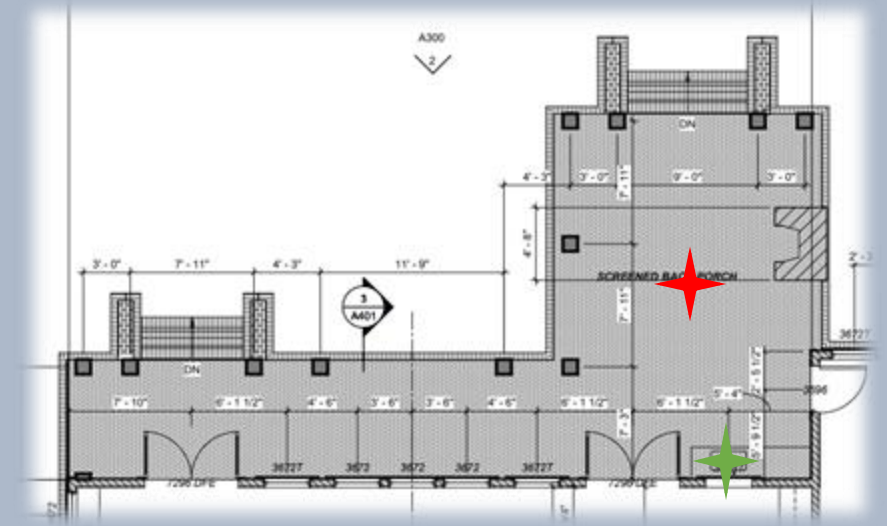

★ Hinkley 72" Indy Ceiling Fan in Bronze Finish