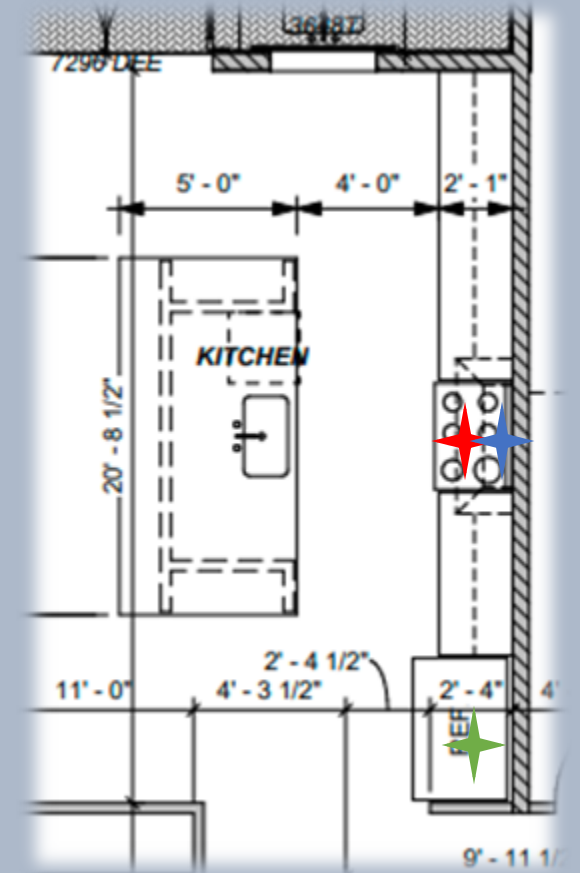

★ Vent-A-Hood Wall Hood
Liner w/ 900 CFM Blower
BH346PSLD-SS

1241 Pike's Bluff Drive Kitchen Appliances

★ Sharp 24" Stainless Steel
Microwave Drawer Oven
SMD2470ASY

★ Thermador 24" 48 dBA
Dishwasher Panel-Ready
DWHD650WPR