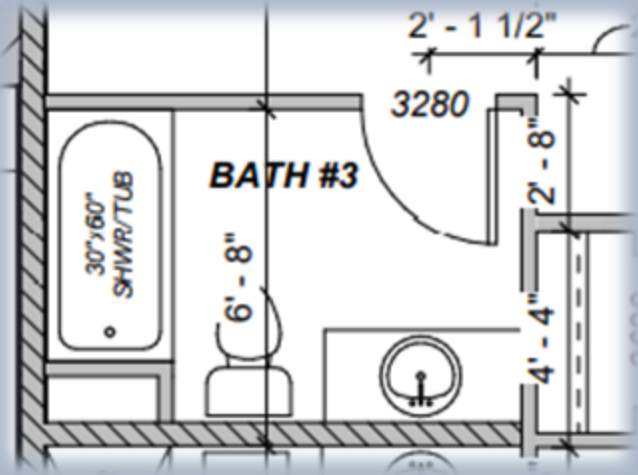

★ American Standard Heritage Vormax
White

1241 Pike's Bluff Drive Bathroom #3

Atlas Warm Gray 11" x 22"
Staggered Joint on Bathroom
Floor

Atlas Warm Gray 11" x 22"
Vertical Stacked on Tub Surround Walls

1241 Pike's Bluff Drive Bedroom & Bathroom #3