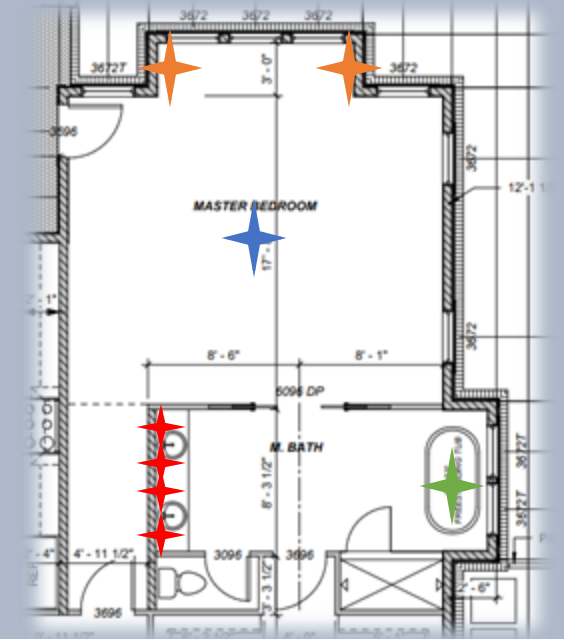

★ Crystorama Trenton 1-Light
Wall Sconce in Polished
Nickel Finish