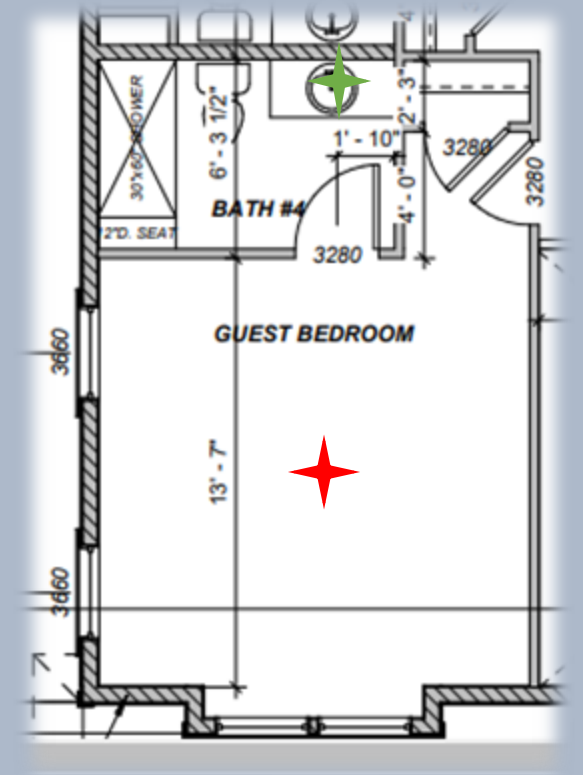

White 4"x12" Gloss Tile
Vertical Stacked on Shower
Walls

1241 Pike's Bluff Drive Guest Bedroom & Bathroom #4

★ Hunter Fan Presto 52" Ceiling Fan
in White Finish

★ Innovations 2-Bulb Vanity Light
with Large Bell Globes in
Polished Chrome Finish