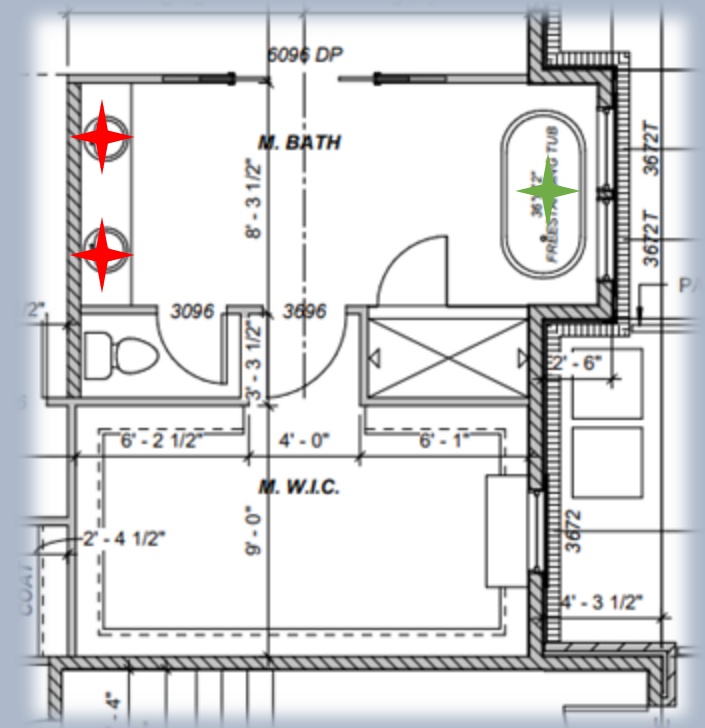

Brizo Baliza 8" Widespread Faucet in Polished Nickel
Finish

Rectangle Undermount Lavatory Sink in White

1241 Pike's Bluff Drive Master Bathroom

FLANAGAN
DEVELOPMENT

★ Two Brizo Baliza Thermostatic Shower Trim in Polished Nickel Finish
Brizo Baliza Handshower on Slide-Bar with Diverter Valve in Polished Nickel Finish