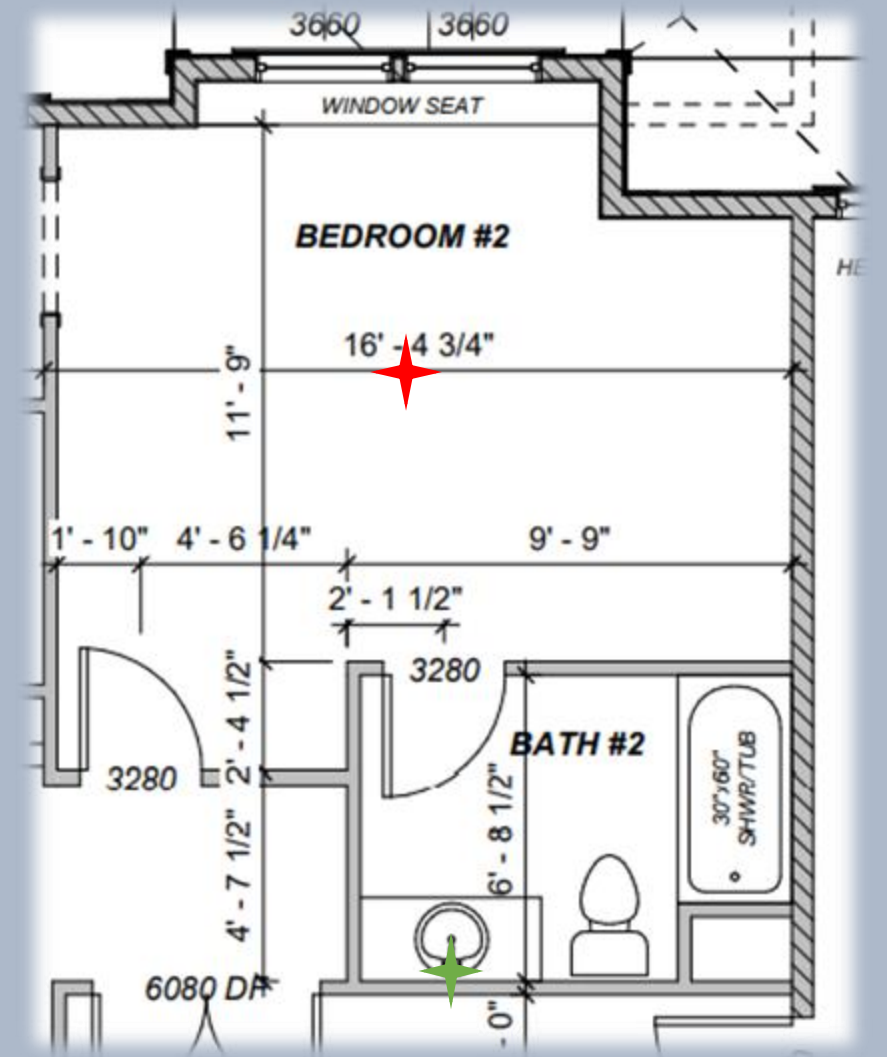

Atlas Warm Gray 11" x 22"
Vertical Stacked on Tub Surround Walls

1241 Pike's Bluff Drive Bedroom & Bathroom #2

★ Hunter Fan Presto 52" Ceiling Fan
in White Finish

★ 3-Light Clear Honeycomb Clear
Glass Vanity Light in Polished
Nickel Finish