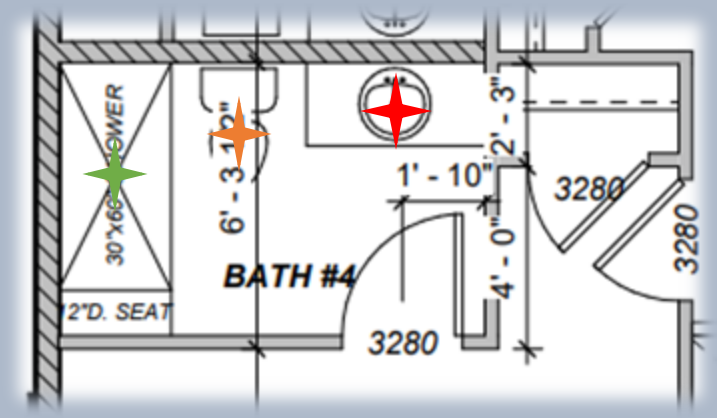

★ American Standard Heritage Vormax
White