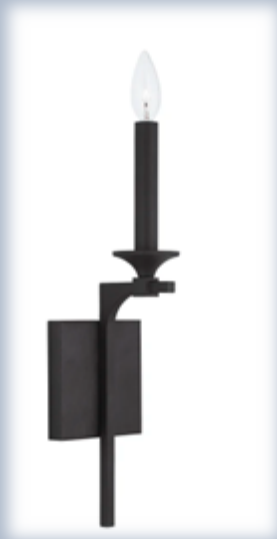

★ Crystorama Lena 2-Light Wall
Sconce in Black Forged Finish

★ Monte Carlo Maverick 60"
Ceiling Fan in Matte Black
Finish

1241 Pike's Bluff Drive Powder Bathroom

★ Moen Weymouth 8" Widespread
Faucet in Black Finish
Rectangle Undermount Lavatory Sink
in White