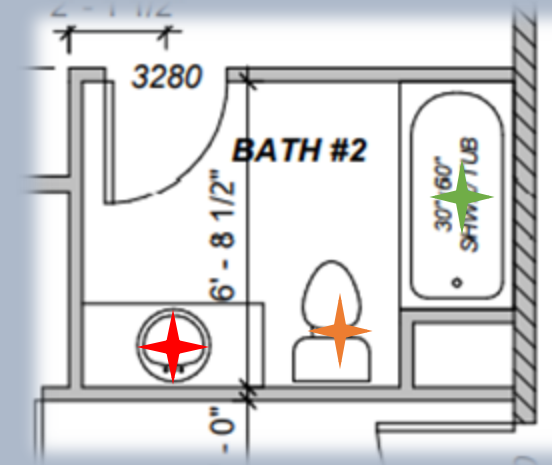

★ Delta Cassidy Tub/Shower Trim
in Chrome Finish
Cambridge Tub in White

★ American Standard Heritage Vormax
White

1241 Pike's Bluff Drive Bathroom #2

Atlas Warm Gray 11" x 22"
Staggered Joint on Bathroom
Floor