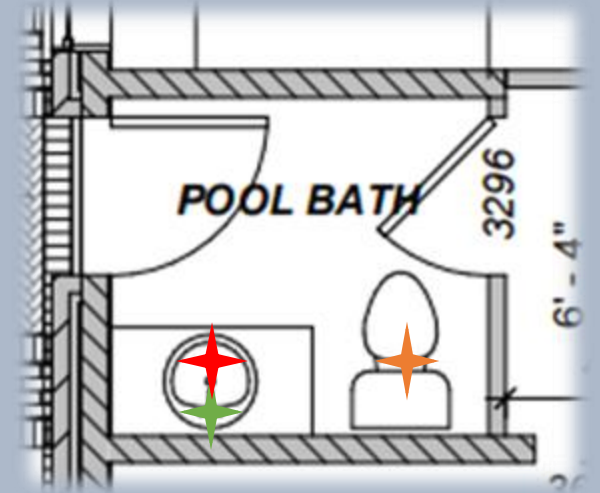

★ Clint 1-Light Wall Sconces in
Black Iron Finish

★ American Standard Heritage
Vormax
White

1241 Pike's Bluff Drive Pool Bathroom

★ Moen Doux Single Handle Faucet in
Black Finish
Cabrillo Concrete Undermount
Lavatory Sink in Ash Finish