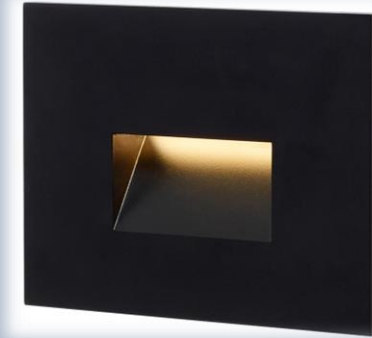

Ikon Step Light
Black